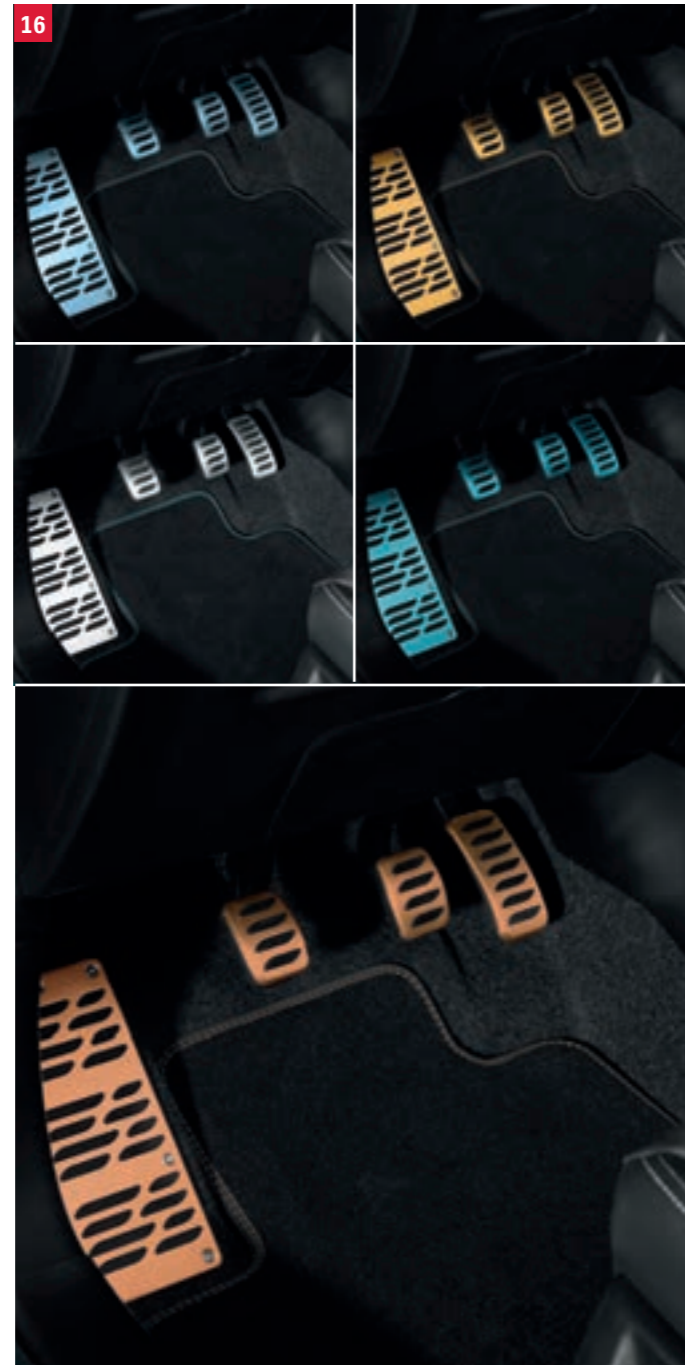

16 | ALUMINIUM SPORT PEDAL

For left-hand drive only, including footrest.

For manual transmission.

Available in following colours:

Blue

Part No. 990E0-54P93-BLU

Yellow

Part No. 990E0-54P93-YEL

Silver

Part No. 990E0-54P93-000

Turquoise

Part No. 990E0-54P93-TUR

Orange

Part No. 990E0-54P93-ORA

17 | CENTRE ARMREST ¹

For more comfort,
with storage department.

Part No. 990E0-54P35-000

18 | SMOKERS KIT

Contains lighter kit
(Part No. 99KIT-68L00-LIG)
and ashtray.

(Part No. 89810-86G10-5PK)
Part No. 990E0-61M00-LIG