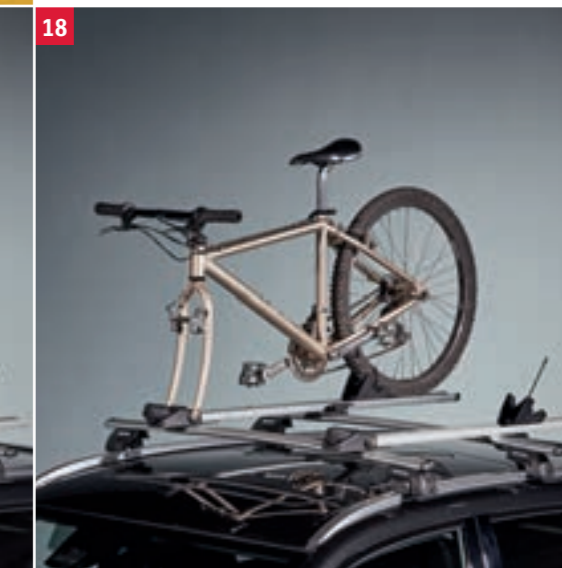

¹Please observe the max. vertical load of 75 kg and the max. towing capacity. Consult your owner's manual for further information.

²In case of panorama sun roof please order additionally installation kit Part No. 990E0-59J43-001.

³Only in combination with Vitara multi roof rack Part No. 78901-54P00-000 or Part No. 78901-54P10-000.

⁴Please observe the max. roof load of 50 kg for cars without roof rail and 75 kg for cars with roof rail, including own weight of multi roof rack and other carrier modules.