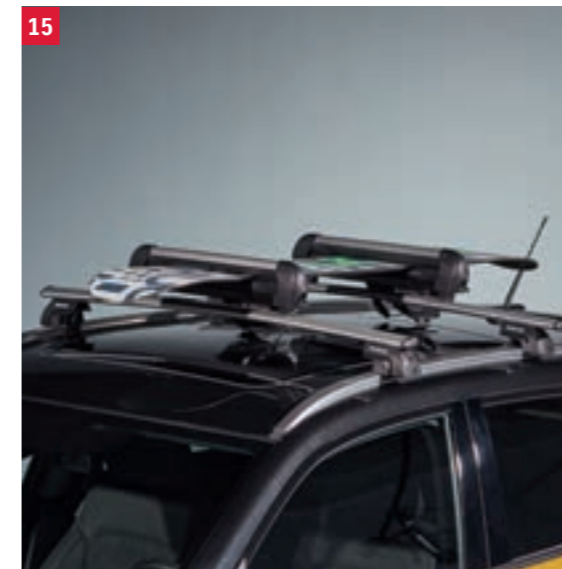

15 | SKI CARRIER "MCKINLEY"^{3,4}

16 | SKI CARRIER "EVEREST"^{3,4}

For up to 2 snowboards or 4 pairs of skis, lockable.

Own weight: 2.0 kg

Part No. 99000-990YT-106

For up to 4 snowboards or 6 pairs of skis, lockable.

Own weight: 3.0 kg

Part No. 99000-990YT-107

17 | BICYCLE CARRIER "GIRO AF"^{3,4}

For transporting complete bikes, one set for one bike, lockable. Up to four bike carriers can be combined on the multi roof rack.

Own weight: 2.9 kg

Max. bike weight: 17 kg

Part No. 990E0-59J20-000

18 | BICYCLE CARRIER "GIRO SPEED"^{3,4}

For transporting bicycles without front wheel, one set for one bike, lockable. Up to four bike carriers can be combined on the multi roof rack.

Own weight: 2.9 kg

Max. bike weight: 17 kg

Part No. 990E0-59J21-000