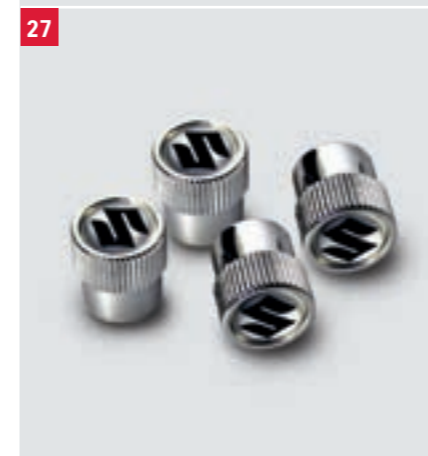

29 | CENTER CAPS

Four-piece set.

Silver

Part No. 990E0-61M75-CAP

Black

Part No. 990E0-61M78-CAP

Red

Part No. 990E0-86R00-ZCF

White

Part No. 990E0-68L85-26U

Matt black

Part No. 990E0-68L85-MAT

30 | SPARE TYRE KIT

Incl. jack (no image).

Part No. 990E0-STSVX-010