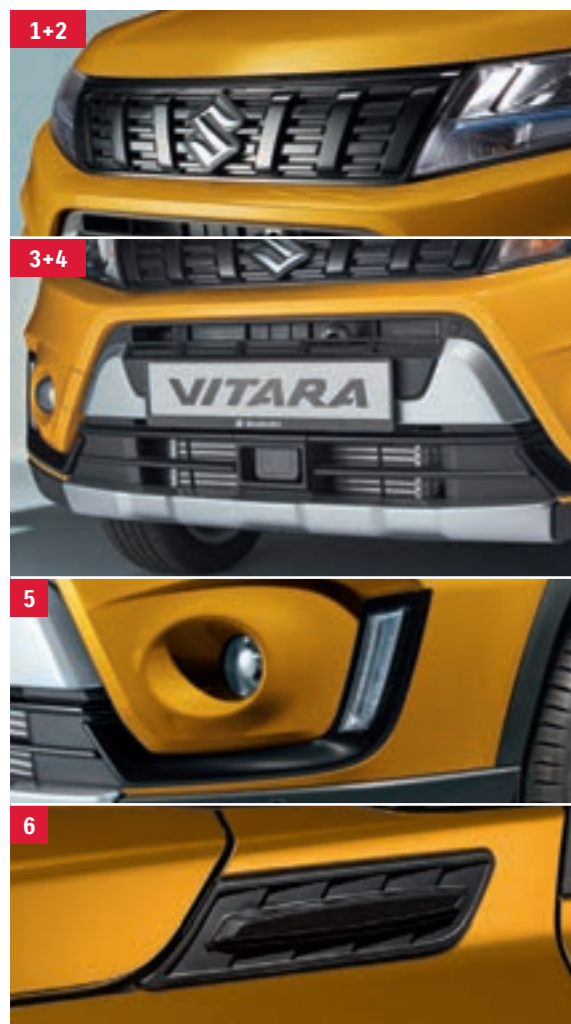

- **1 | FRONT GRILLE UPPER ACCENT LINE¹**
  Matt black
  Part No. 99114-86R00-0CB
- **2 | FRONT GRILLE FINS¹**
  Matt black, six-piece set.
  Part No. 99114-86R10-0CB
- **3 | FRONT BUMPER GARNISH AND SKID PLATE SET**
  Silver painted, two-piece set.
  Part No. 990E0-86R44-FSP
- **4 | FRONT BUMPER CENTER ACCENT LINE**
  Matt black
  Part No. 990E0-86R12-0CB
- **5 | DAYTIME RUNNING LIGHTS ACCENT LINE¹**
  Matt black, two-piece set.
  Part No. 990E0-86R11-0CB
- **6 | SIDE FENDER GARNISH**
  Matt black, two-piece set.
  Part No. 990E0-86R71-0CB

- **7 | SIDE BODY MOULDING LARGE**
  Black grained, set for left and right side.
  Part No. 990E0-54P07-000
- **8 | 17" ALLOY RIM "MISTI"**
  Matt black
  Part No. 990E0-61M76-002
- **9 | CENTER CAPS**
  Matt black, four-piece set.
  Part No. 990E0-68L85-MAT
- **10 | REAR SKID PLATE**
  Silver painted
  Part No. 990E0-86R47-000