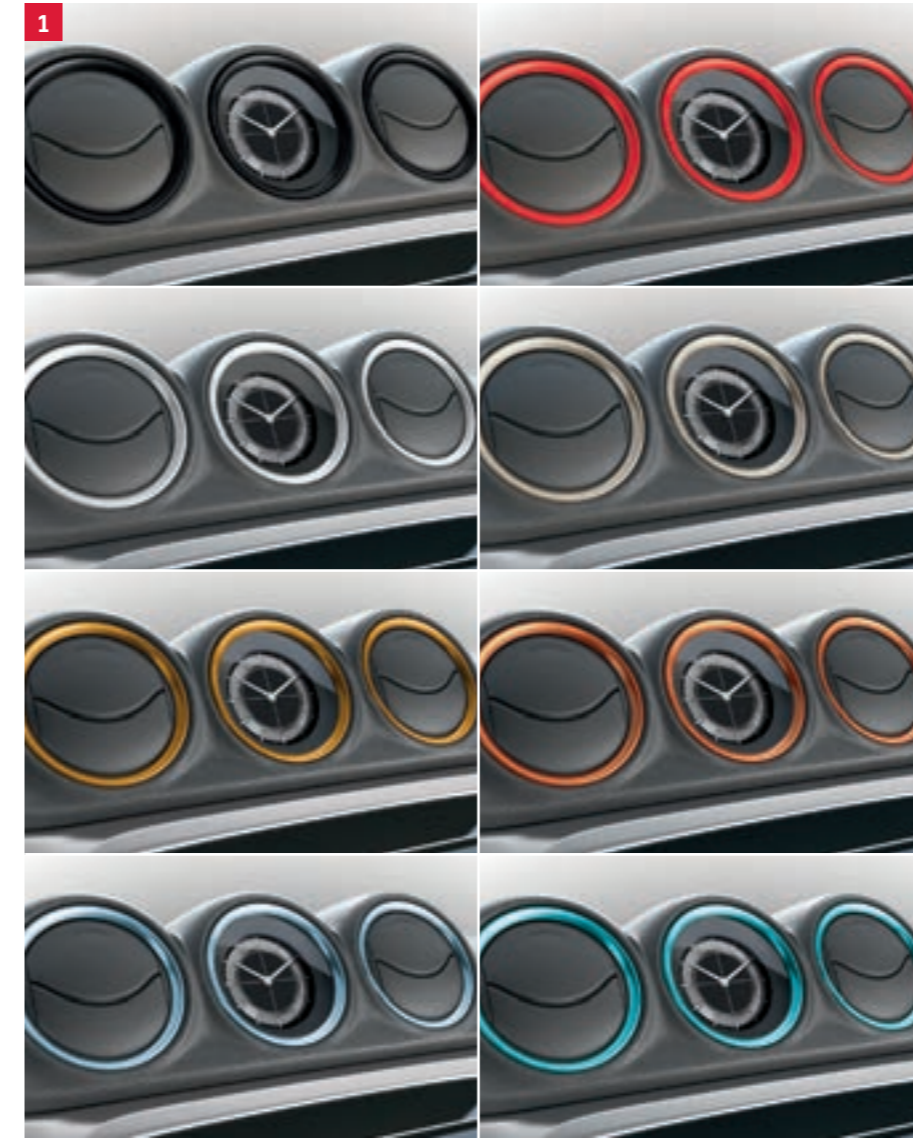

Matt black

Part No. 990E0-68L85-MAT

30 | SPARE TYRE KIT

Incl. jack (no image).

Part No. 990E0-STSVX-010

INTERIOR

1 | A/C LOUVER RING SET¹

Six-piece set.
Available in following colours: