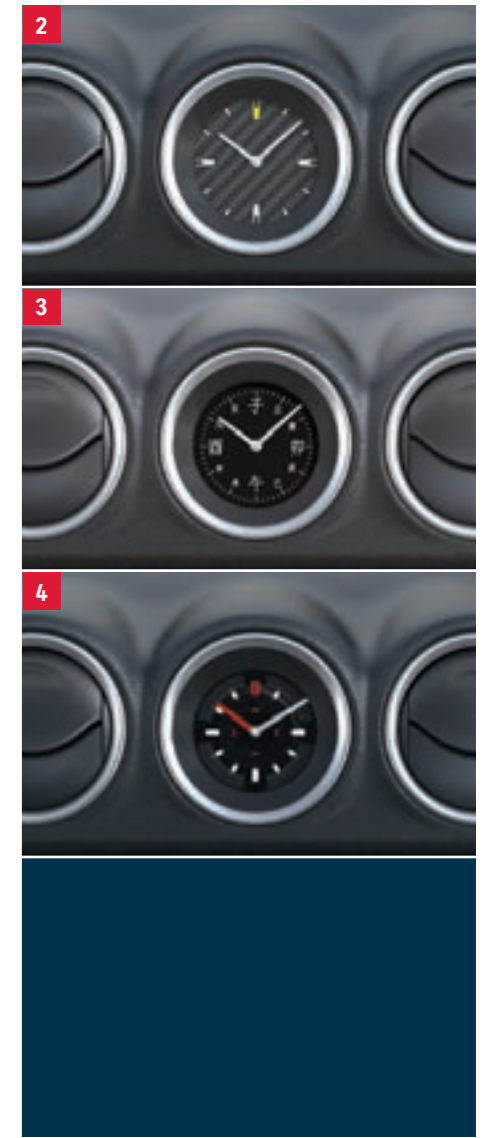

With centre louver ring.

Part No. 99000-99053RCL2

4 | CENTER CLOCK TOUGH

Without centre louver ring.

Part No. 9921F-86R00-000

With centre louver ring.

Part No. 9921F-86R00R000

¹Set contains five louver rings and one ring for center clock.