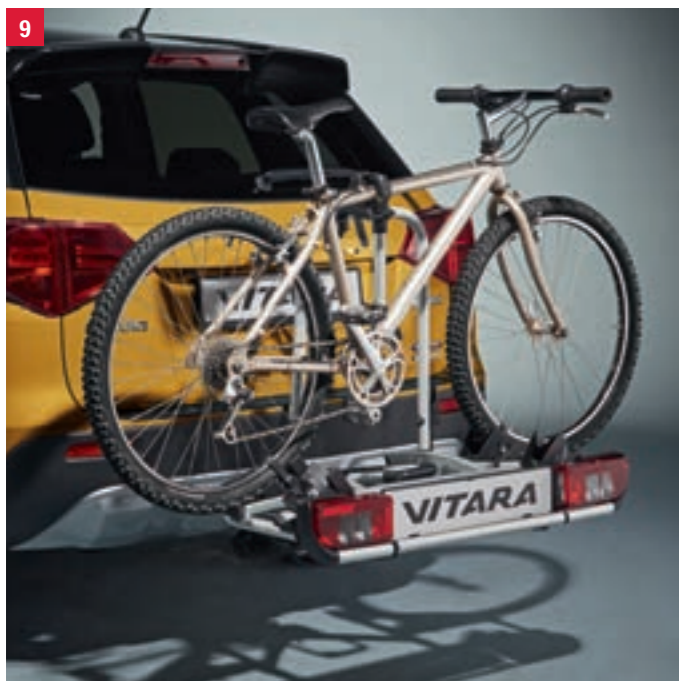

8 | ADAPTER 13/7

To connect 13-pin plug to 7-pin socket.

Part No. 990E0-79J67-000

8

¹ Please observe the max. vertical load of 75 kg and the max. towing capacity. Consult your owner's manual for further information.

9 | REAR BIKE CARRIER "STRADA"¹

Aluminium bike carrier for two bikes for mounting on tow bar.

Own weight: 12.5 kg

Max. weight per bike: 23.5 kg

Part No. 990E0-59J22-000

10 | MULTI ROOF RACK⁴

Aluminium tube with T-slot, lockable.