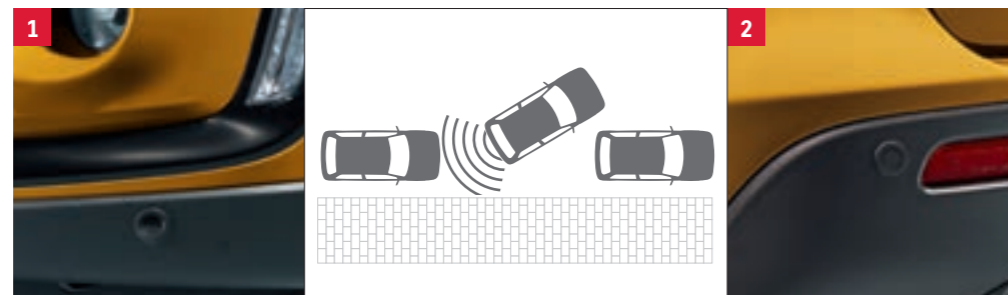

PARKING ASSIST

1. **1 | PARKING SENSORS FRONT¹**
   Set of four paintable sensors and piezo buzzer.
   Part No. 990E0-54P56-010
2. **2 | PARKING SENSORS REAR¹**
   Set of four paintable sensors and piezo buzzer.
   Part No. 990E0-54P53-015

¹ Factory equipment in GLX grade.

USEFUL THINGS & SUZUKI COLLECTION

1. **1 | RAIN SENSOR**
   Controls the windscreen wipers automatically from ideal interval to first continuous wiping speed.
   Part No. 990E0-65J81-035
2. **2 | REAR SEAT PROTECTIVE COVER**
   For the rear seat upholstery.
   Part No. 990E0-78R44-000
3. **3 | CARGO MAT**
   Covers boot floor even when rear seats are folded or cargo partition grid is installed, fixed to head rests of rear seats.
   Part No. 990E0-61M48-003