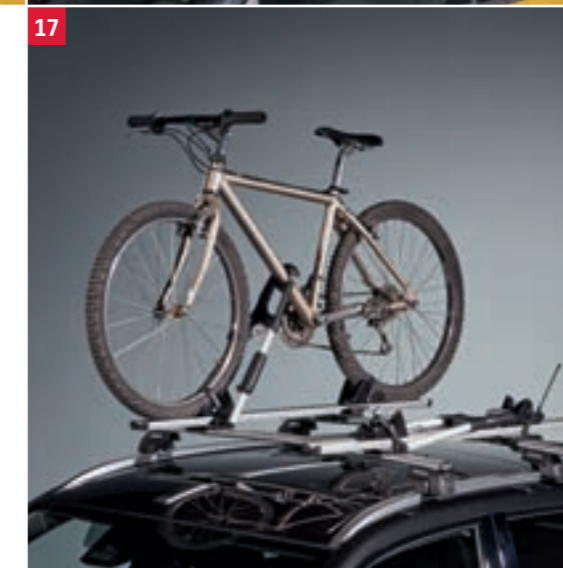

¹Please observe the max. vertical load of 75 kg and the max. towing capacity. Consult your owner's manual for further information.

²In case of panorama sun roof please order additionally installation kit Part No. 990E0-59J43-001.

³Only in combination with Vitara multi roof rack Part No. 78901-54P00-000 or Part No. 78901-54P10-000.

⁴Please observe the max. roof load of 50 kg for cars without roof rail and 75 kg for cars with roof rail, including own weight of multi roof rack and other carrier modules.