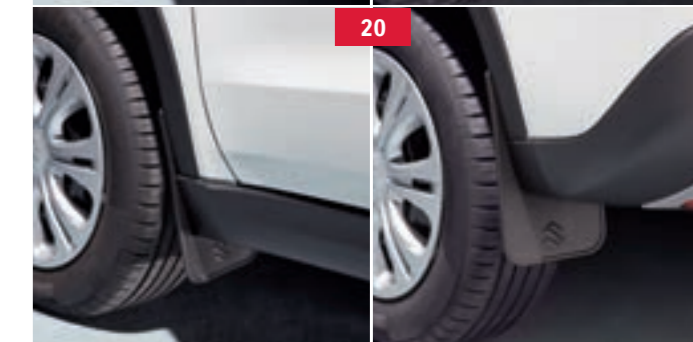

19 | MUD FLAP SET RIGID¹

Can be painted in body colour.
For front wheel housing
Part No. 72210-54P00-000
For rear wheel housing
Part No. 72230-54P00-000

20 | MUD FLAP SET FLEXIBLE¹

Flexible mud flaps with S-Mark.
For front wheel housing
Part No. 990E0-54P13-000
For rear wheel housing
Part No. 990E0-54P14-000

¹Not in combination with fender extension Part No. 990E0-54P09-000.