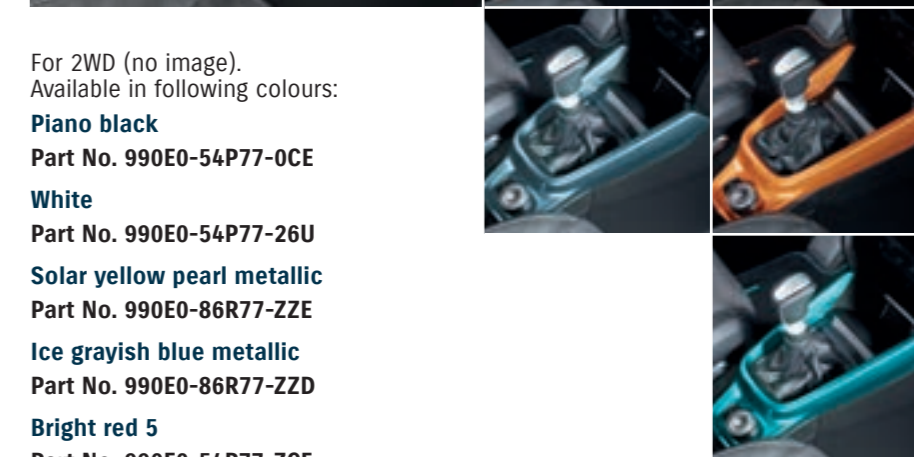

For 2WD (no image).
Available in following colours:

Piano black

Part No. 990E0-54P77-0CE

White

Part No. 990E0-54P77-26U

Solar yellow pearl metallic

Part No. 990E0-86R77-ZZE

Ice grayish blue metallic

Part No. 990E0-86R77-ZZD

Bright red 5

Part No. 990E0-54P77-ZCF

Savannah ivory metallic

Part No. 990E0-54P77-ZQQ

Horizon orange metallic

Part No. 990E0-54P77-ZQP

Atlantis turquoise pearl metallic

Part No. 990E0-54P77-ZQN