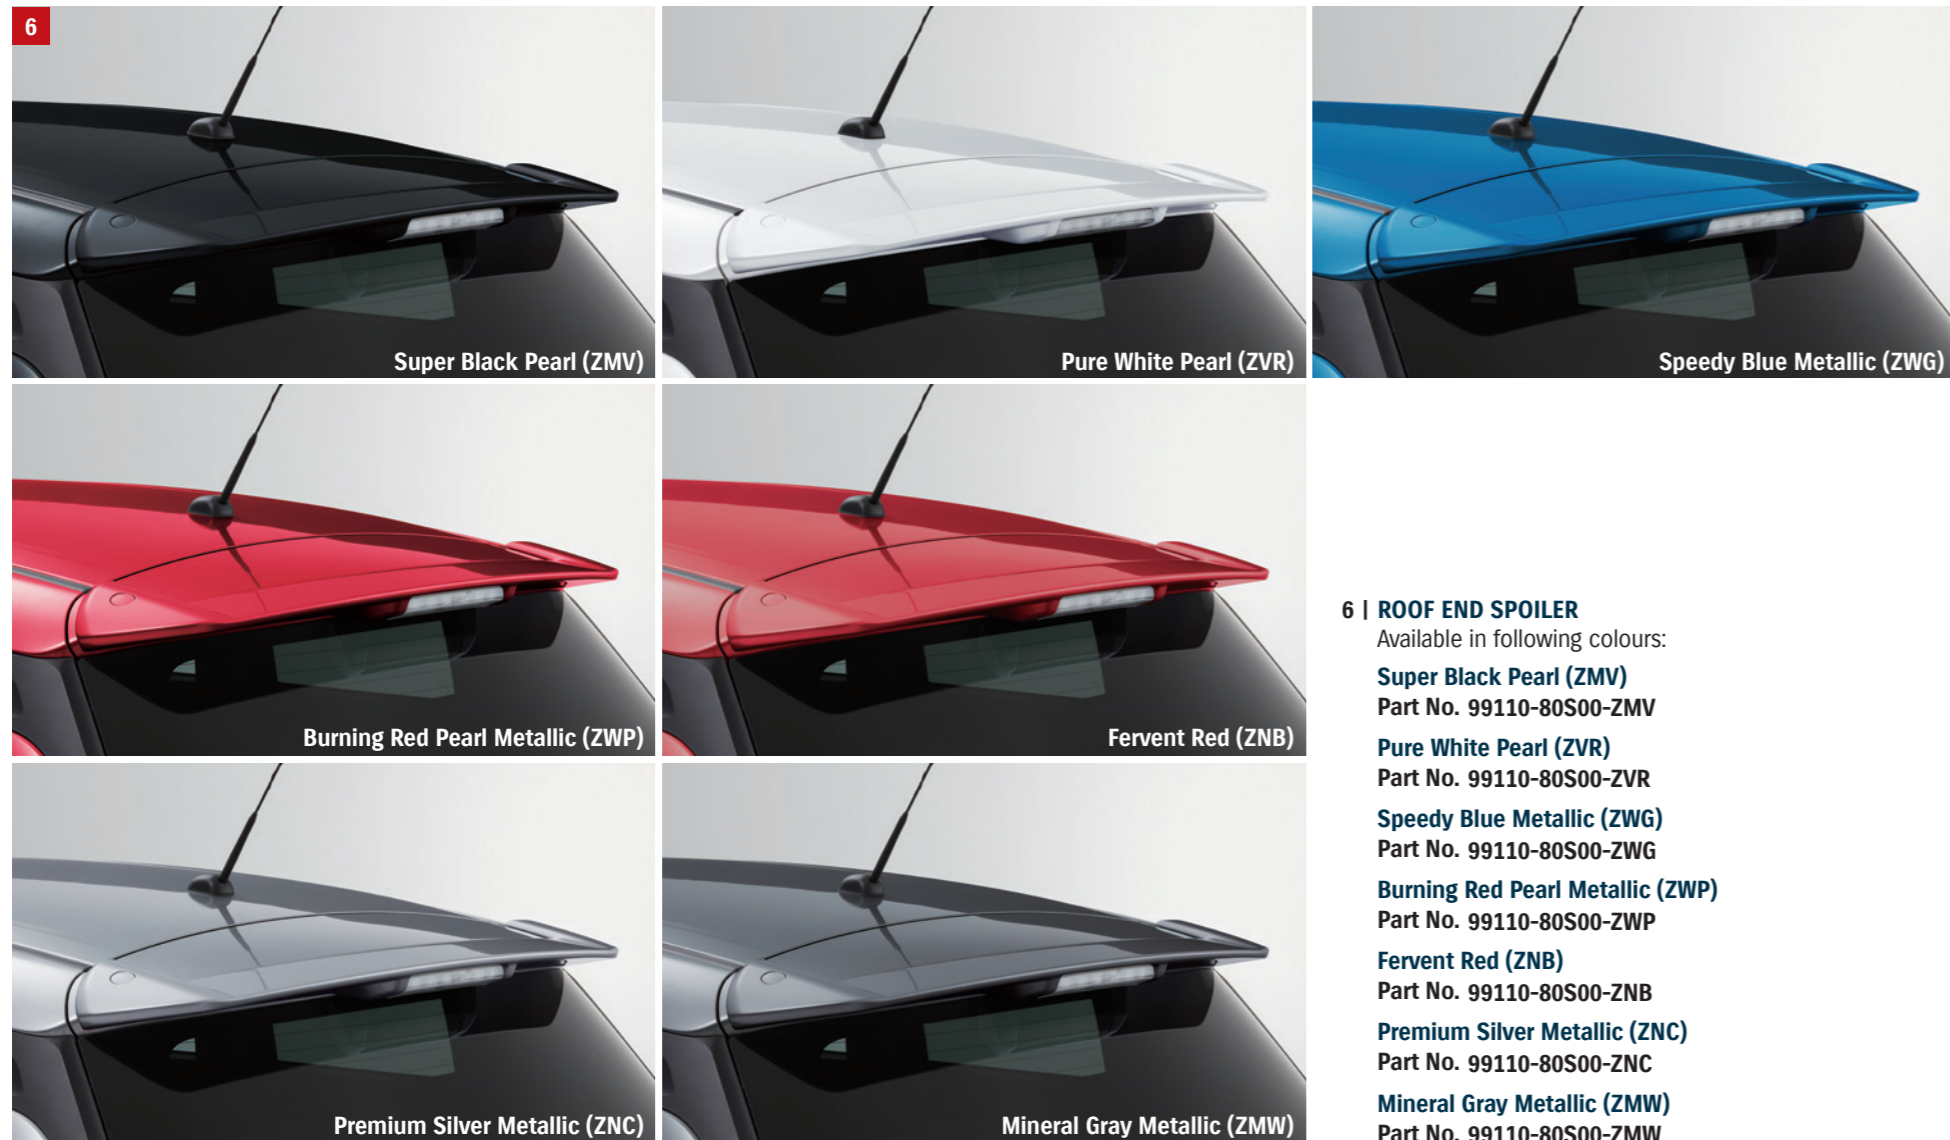

5 | LIP DECAL FRONT BUMPER
One-piece, carbon design.
Part No. 990E0-53R97-000

EXTERIOR

EXTERIOR

¹ Not in combination with Body Decal Set Silver/Black (p/n 990E0-53R95-SLV/990E0-53R95-BLA).

EXTERIOR

12 | OUTSIDE MIRROR COVER, CHROME