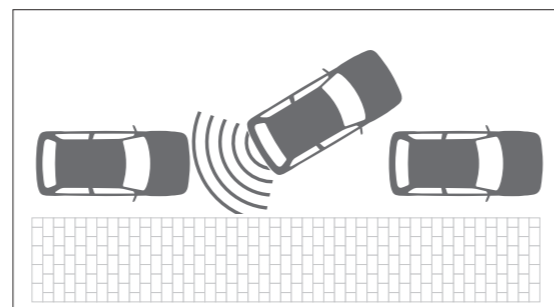

PARKING ASSIST

1 | REAR PARKING SENSOR¹
Four-piece set, paintable.
Part No. 990E0-68P53-020

¹ Applicable to GA and GL grade (models without factory equipped Rear Parking Sensor).