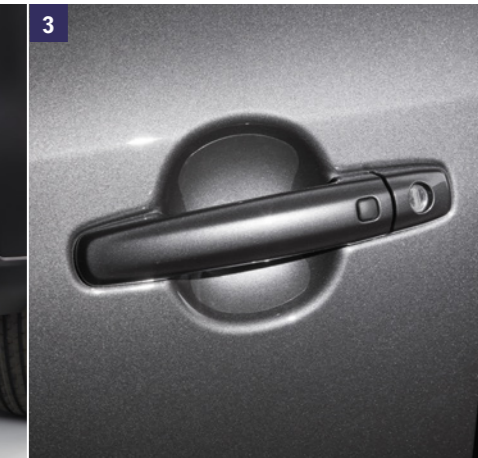

Europe Edition 1
Supply Source : MSC

EXTERIOR

1 | Front Skid Plate
Silver painted, three-piece set
Part No. 99115-63T00-K01

2 | Rear Skid Plate
Silver painted, four-piece set
Part No. 99115-63T10-K01

3 | Door Handle Protector Film
Transparent, protects your car from scratches. Four-piece set.
Part No. 99126-57T00-000