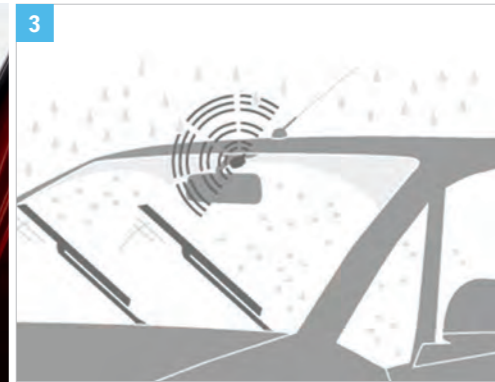

3 | RAIN SENSOR
Automatically controls the wind screen wipers in its wiping speed depending on rain condition.
Part No. 990E0-65J81-035