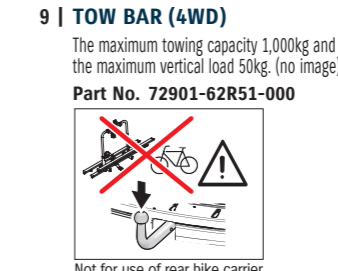

9 | TOW BAR (4WD)
The maximum towing capacity 1,000kg and the maximum vertical load 50kg. (no image)
Part No. 72901-62R51-000

Not for use of rear bike carrier