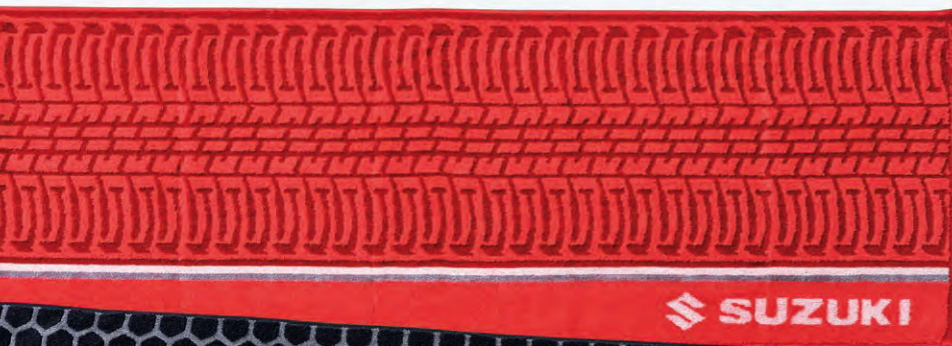

Sport Towel

A unique towel with a tread mark and front grill design.

Material : 100% Cotton / Size : H330mm×W1,160mm

TIRE Pattern RED [99000-990X7-ST7]

honeycomb BLACK [99000-990X7-ST2]